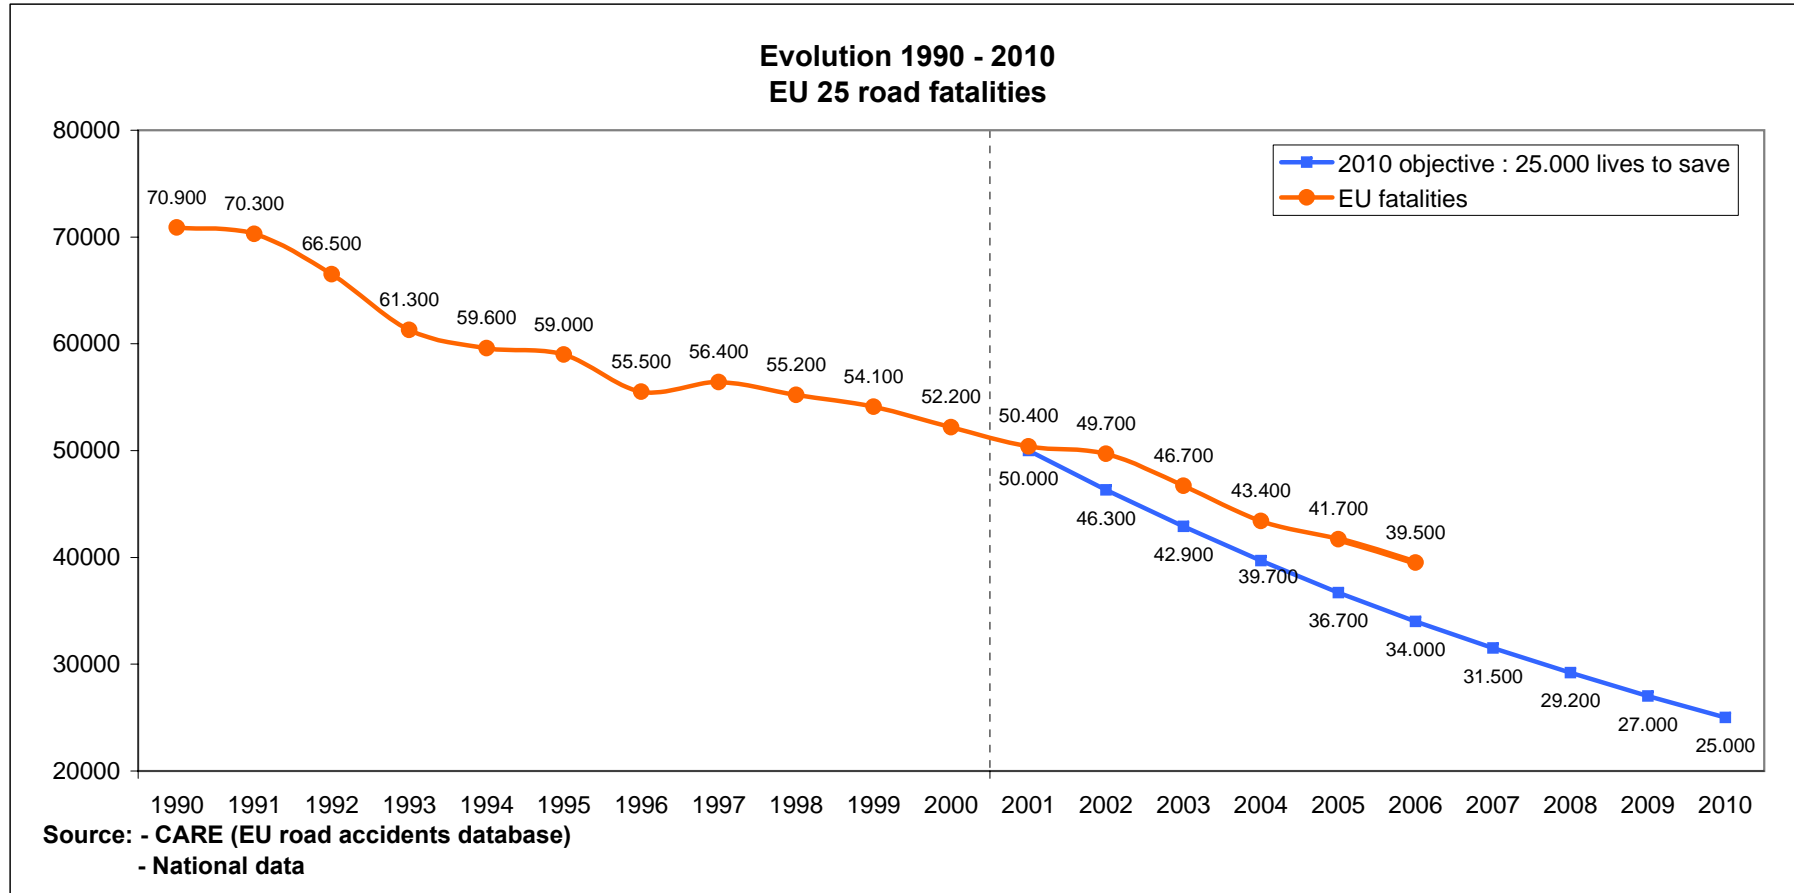

Road safety evolution in EU

December 2007

Source : CARE (EU road accidents database) or national publications

European Commission / Directorate General Energy and Transport