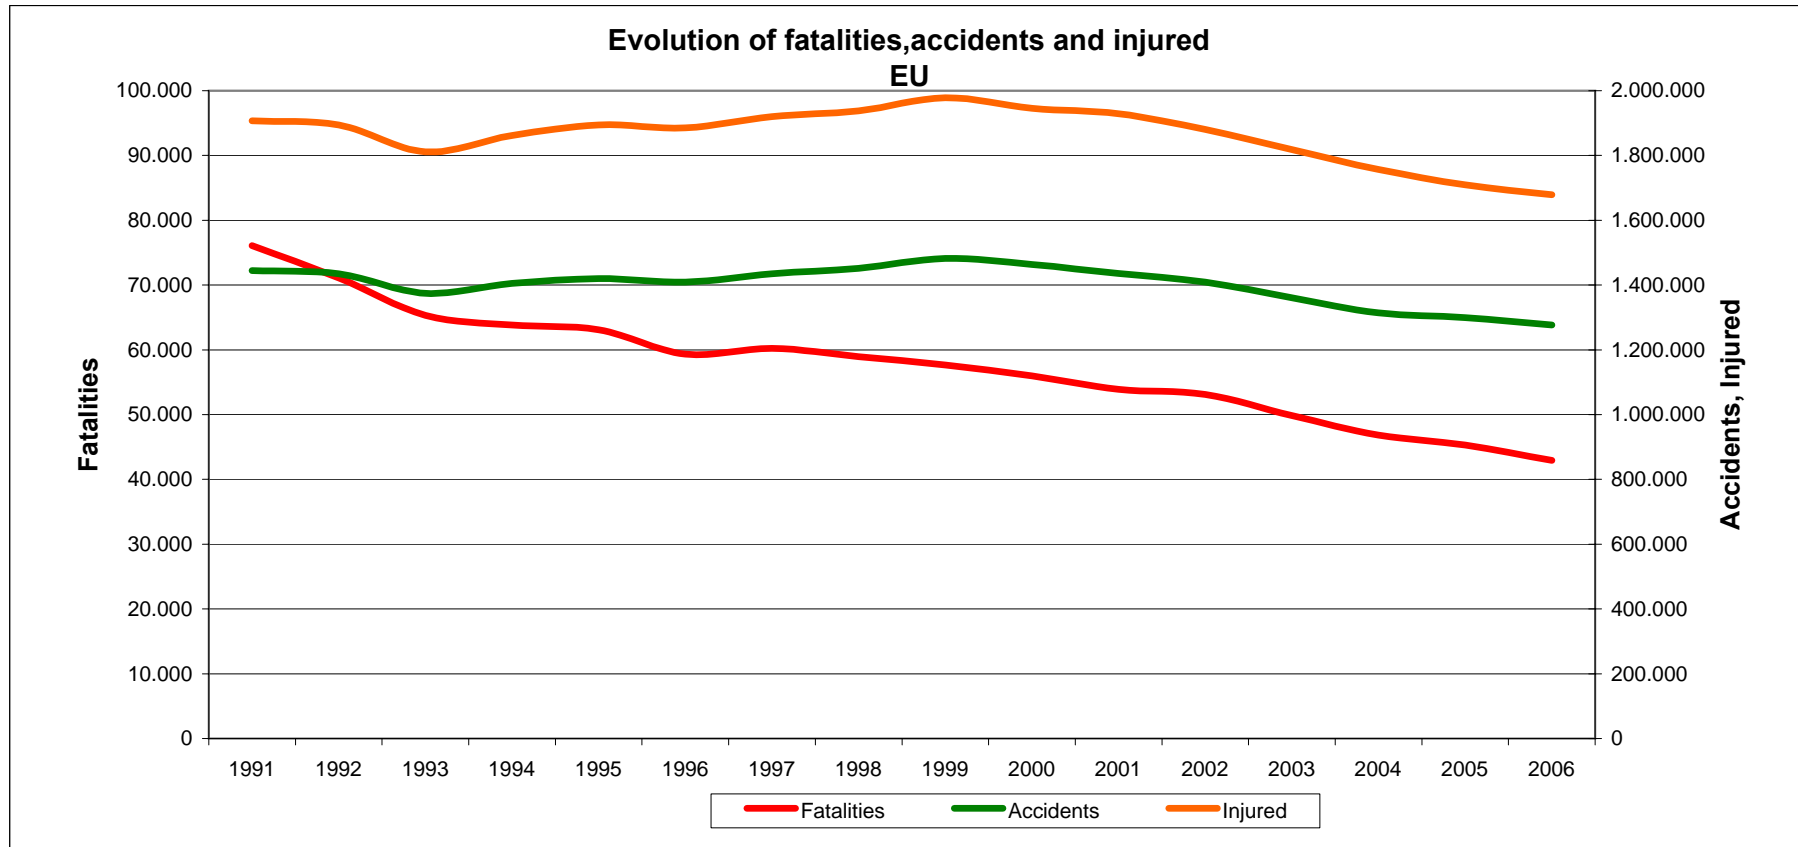

(*) provisional data

Source : CARE (EU road accidents database) or national publications

European Commission / Directorate General Energy and Transport

Road safety evolution in EU

December 2007

Source : CARE (EU road accidents database) or national publications